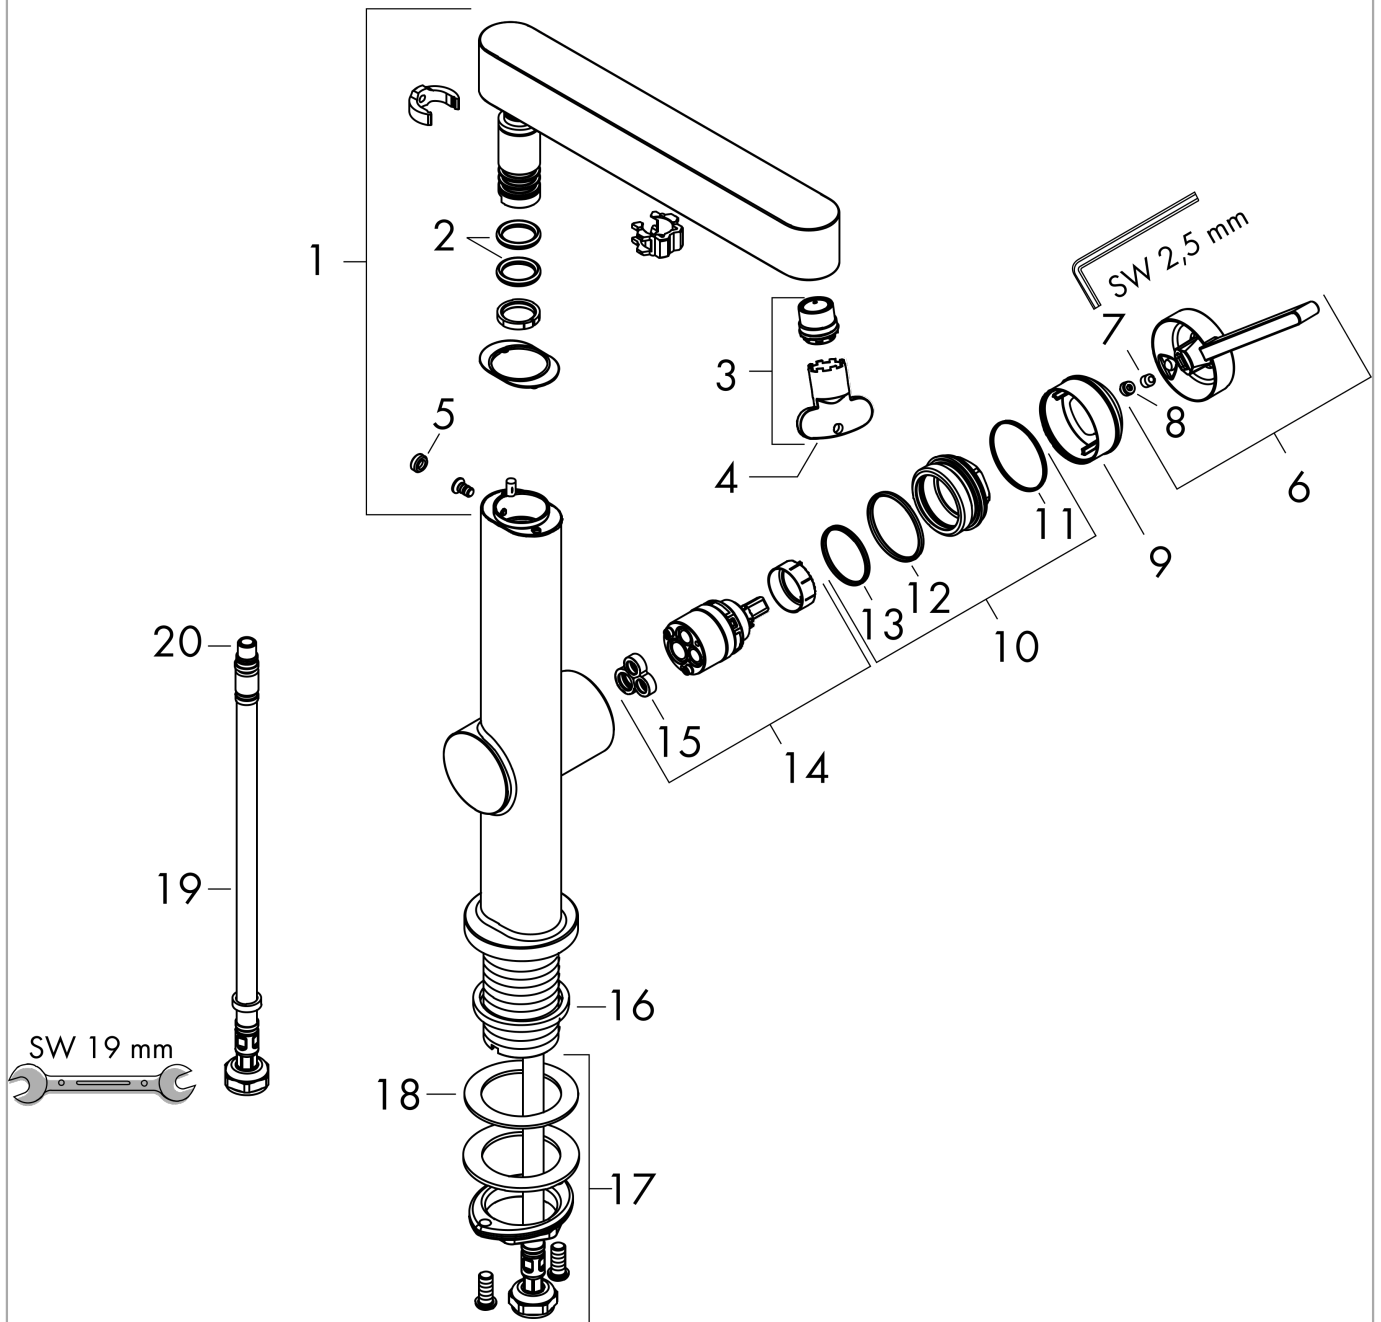

Finoris

Single lever basin mixer 230 with swivel spout and push-open waste set

Surfaces: **Chrome** Article Number: **76060000**

Description

product features

- consists of: single lever basin mixer, waste set
- ComfortZone 230
- projection 178 mm
- swivel range 120°
- spray type: laminar spray
- maximum flow rate at 3 bar: 5 l/min
- ceramic cartridge
- temperature limitation adjustable
- suitable for continuous flow water heaters
- push-open waste set G 1¼
- material waste set: metal
- connection type: G ¾ connections
- connection dimension: DN15

Technology

Design awards

reddot winner 2021

Product image

Scale drawing

Finoris
Single lever basin mixer 230 with swivel spout and push-open waste set
 Surfaces: **Chrome** Article Number: **76060000**

Flowchart

Finoris
Single lever basin mixer 230 with swivel spout and push-open waste set
 Surfaces: **Chrome** Article Number: **76060000**

Exploded Drawing

Year of production: >06/21

Finoris

Single lever basin mixer 230 with swivel spout and push-open waste set

Surfaces: **Chrome** Article Number: **76060000**

Spare part list

Year of production: >06/21

Pos.	Description	Article Number	Price	PU
1	spout cpl.	94303000	-	1
2	O-Ring 14x2,5	98189000	-	1
3	spray former	93973000	-	1
4	special tool	98987000	-	1
5	plug	93087000	-	1
6	handle	94292000	-	1
7	hollow set screw M5x5	98446000	-	1
8	screw cover	93735460	-	1
9	flange	93737000	-	1
10	nut	92926000	-	1
11	O-ring 30x1,5	98433000	-	1
12	O-ring 29x2	98391000	-	1
13	O-ring 25x1,5	98146000	-	1
14	cartridge, assy	93760000	-	1
15	seal	93383000	-	1
16	flat seal	98749000	-	1
17	fixing set (Ø 32)	13961000	-	1
18	lever collar	97548000	-	1
19	connection hose 450 mm M8x0,75 G3/8	97206000	-	1
20	O-ring 6,6x1,6	93019000	-	1
a	push-open waste set	50100000	-	1
b	fixation extension 35 mm	13898000	-	1