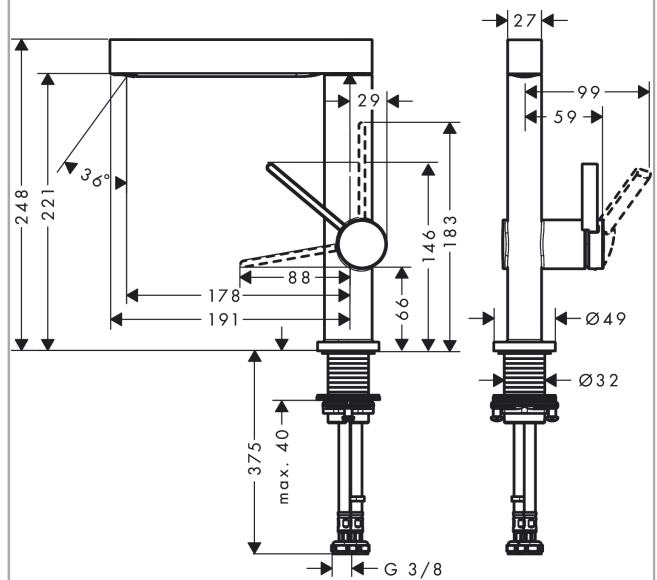

Finoris

Single lever basin mixer 230 with swivel spout and push-open waste set

Surfaces: **Chrome** Article Number: **76060000**

Description

product features

- consists of: single lever basin mixer, waste set
- ComfortZone 230
- projection 178 mm
- swivel range 120°
- spray type: laminar spray
- maximum flow rate at 3 bar: 5 l/min
- ceramic cartridge
- temperature limitation adjustable
- suitable for continuous flow water heaters
- push-open waste set G 1¼
- material waste set: metal
- connection type: G ¾ connections
- connection dimension: DN15

Technology

Design awards

reddot winner 2021

Product image

Scale drawing

Finoris
Single lever basin mixer 230 with swivel spout and push-open waste set
 Surfaces: **Chrome** Article Number: **76060000**

Flowchart

Finoris
Single lever basin mixer 230 with swivel spout and push-open waste set
 Surfaces: **Chrome** Article Number: **76060000**

Exploded Drawing

Year of production: >06/21

Finoris

Single lever basin mixer 230 with swivel spout and push-open waste set

Surfaces: **Chrome** Article Number: **76060000**

Spare part list

Year of production: >06/21

Pos.	Description	Article Number	Price	PU
1	spout cpl.	94303000	-	1
2	O-Ring 14x2,5	98189000	-	1
3	spray former	93973000	-	1
4	special tool	98987000	-	1
5	plug	93087000	-	1
6	handle	94292000	-	1
7	hollow set screw M5x5	98446000	-	1
8	screw cover	93735460	-	1
9	flange	93737000	-	1
10	nut	92926000	-	1
11	O-ring 30x1,5	98433000	-	1
12	O-ring 29x2	98391000	-	1
13	O-ring 25x1,5	98146000	-	1
14	cartridge, assy	93760000	-	1
15	seal	93383000	-	1
16	flat seal	98749000	-	1
17	fixing set (Ø 32)	13961000	-	1
18	lever collar	97548000	-	1
19	connection hose 450 mm M8x0,75 G3/8	97206000	-	1
20	O-ring 6,6x1,6	93019000	-	1
a	push-open waste set	50100000	-	1
b	fixation extension 35 mm	13898000	-	1