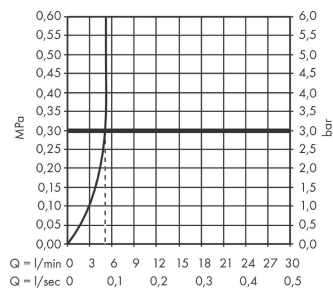

Finoris

Single lever basin mixer 230 with swivel spout and push-open waste set

Surfaces: **Chrome** Article Number: **76060000**

Description

product features

- consists of: single lever basin mixer, waste set
- ComfortZone 230
- projection 178 mm
- swivel range 120°
- spray type: laminar spray
- maximum flow rate at 3 bar: 5 l/min
- ceramic cartridge
- temperature limitation adjustable
- suitable for continuous flow water heaters
- push-open waste set G 1¼
- material waste set: metal
- connection type: G ¾ connections
- connection dimension: DN15

Technology

Design awards

reddot winner 2021

Product image

Scale drawing

Finoris
Single lever basin mixer 230 with swivel spout and push-open waste set
 Surfaces: **Chrome** Article Number: **76060000**

Flowchart